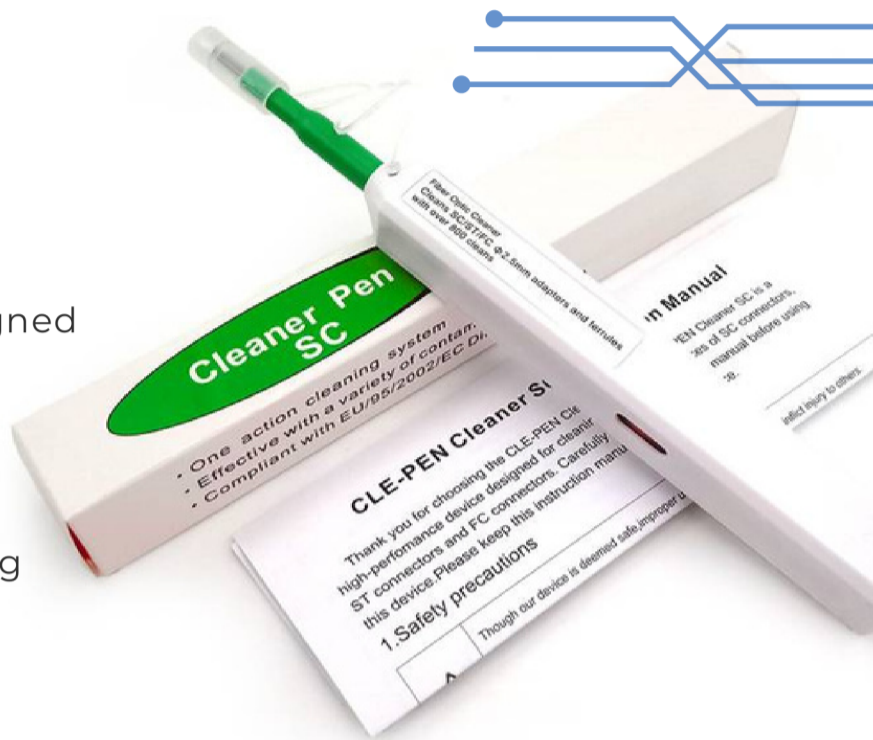

ONE-CLICK CLEANER SC

DESCRIPTION

Fiber Optic Cleaner Pen is designed to specially work well with the female connectors, this instrument cleans the ferrule end faces removing dust, oil, and other debris without nicking or scratching the end face.

FEATURE

FC/SC/ST Cleaner pen, universal 2.5mm
LC/MU Cleaner pen, universal 1.25mm

APPLICATION

FC/SC/ST Application

<p>1. Remove Guide Cap from the device.</p>  <p>Guide Cap</p>	<p>1. Open the Cover on the Guide Cap.</p>  <p>Guide Cap Cap</p>
<p>2. Insert tip of cleaner into SC Adapter.</p>  <p>Standard Extended</p>	<p>2. Insert connector into the Guide Cap.</p>  <p>SC Adapter</p>
<p>3. Push the Outer Shell to start cleaning the SC connector. A "click" indicates end of cleaning process.</p> 	<p>3. Push the Outer Shell to start cleaning. A "click" indicates end of cleaning process.</p>  <p>CLICK! Push</p>